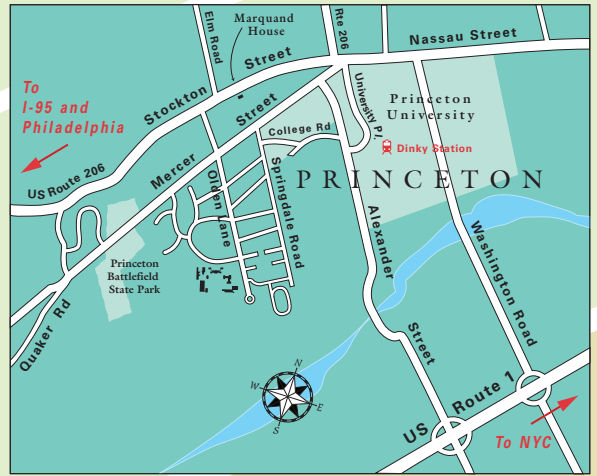

# INSTITUTE for ADVANCED STUDY

- 1 Fuld Hall
  - a Reception
  - b Mathematics/Natural Sciences Library (second floor)
  - c Common Room
  - d Director's Office
- 2 Building A
- 3 Building B
- 4 Bloomberg Hall
  - e Lecture Hall
  - f The Simons Center for Systems Biology
- 5 Wolfensohn Hall
- 6 Simonyi Hall
  - g Lecture Hall
- 7 Historical Studies/Social Science Library
  - h White-Levy Room
- 8 West Building
  - i Lecture Hall (lower level)
  - j Seminar Room (second floor)
- 9 Birch Garden
- 10 Dining Hall
  - k Dilworth Room (lower level)
- 11 Building D
- 12 ECP Building (225 S. Olden Lane)
  - l Crossroads Nursery School
  - m Fitness Center
  - n Business Office
- 13 310 S. Olden Lane
- 14 320 S. Olden Lane
- 15 Olden Farm (97 Olden Lane)

Maxwell Lane

Olden Lane

Newlin Rd

Member

Earle Lane

Housing

Flexner Lane

Goldman Lane

Parking Lot A

Soccer Field  
footpath

Auxiliary Parking

to Member Activities Center

Parking Lot B

to Tennis Courts

to Princeton Battlefield State Park

Pond

*The Institute Woods*

Founders Rock

Map is not to scale