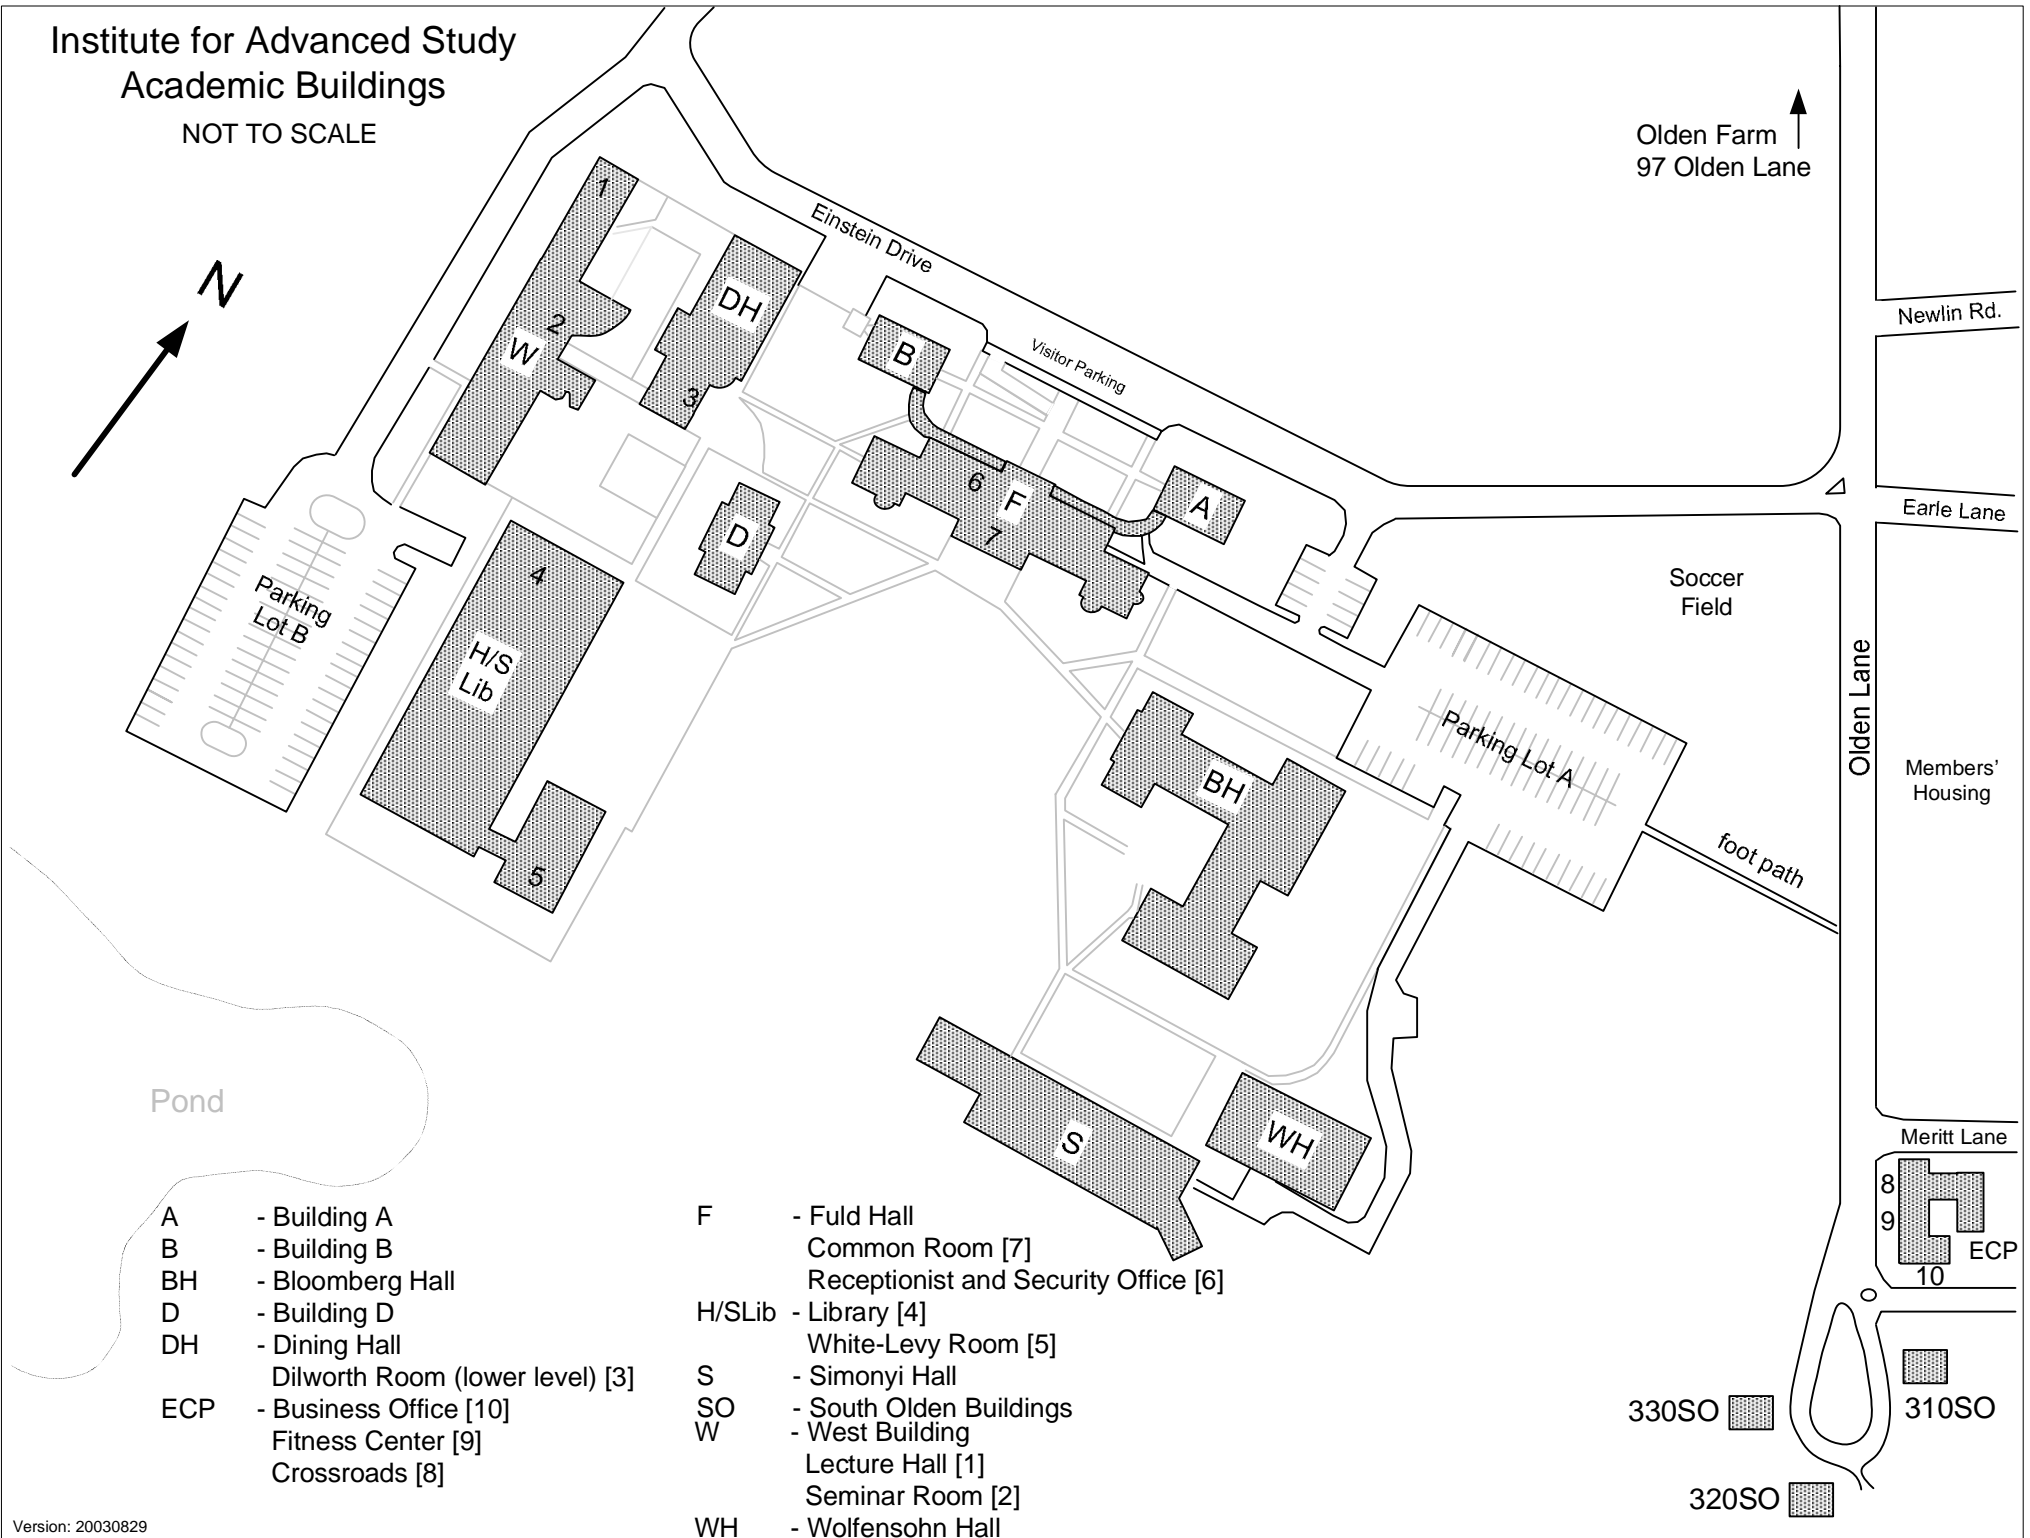

# Institute for Advanced Study Academic Buildings

NOT TO SCALE

Olden Farm  
97 Olden Lane

- A - Building A
- B - Building B
- BH - Bloomberg Hall
- D - Building D
- DH - Dining Hall
- ECP - Business Office [10]  
Fitness Center [9]  
Crossroads [8]

- F - Fuld Hall  
Common Room [7]  
Receptionist and Security Office [6]
- H/SLib - Library [4]
- S - Simonyi Hall
- SO - South Olden Buildings
- W - West Building  
Lecture Hall [1]  
Seminar Room [2]
- WH - Wolfensohn Hall

- 330SO
- 320SO
- 310SO