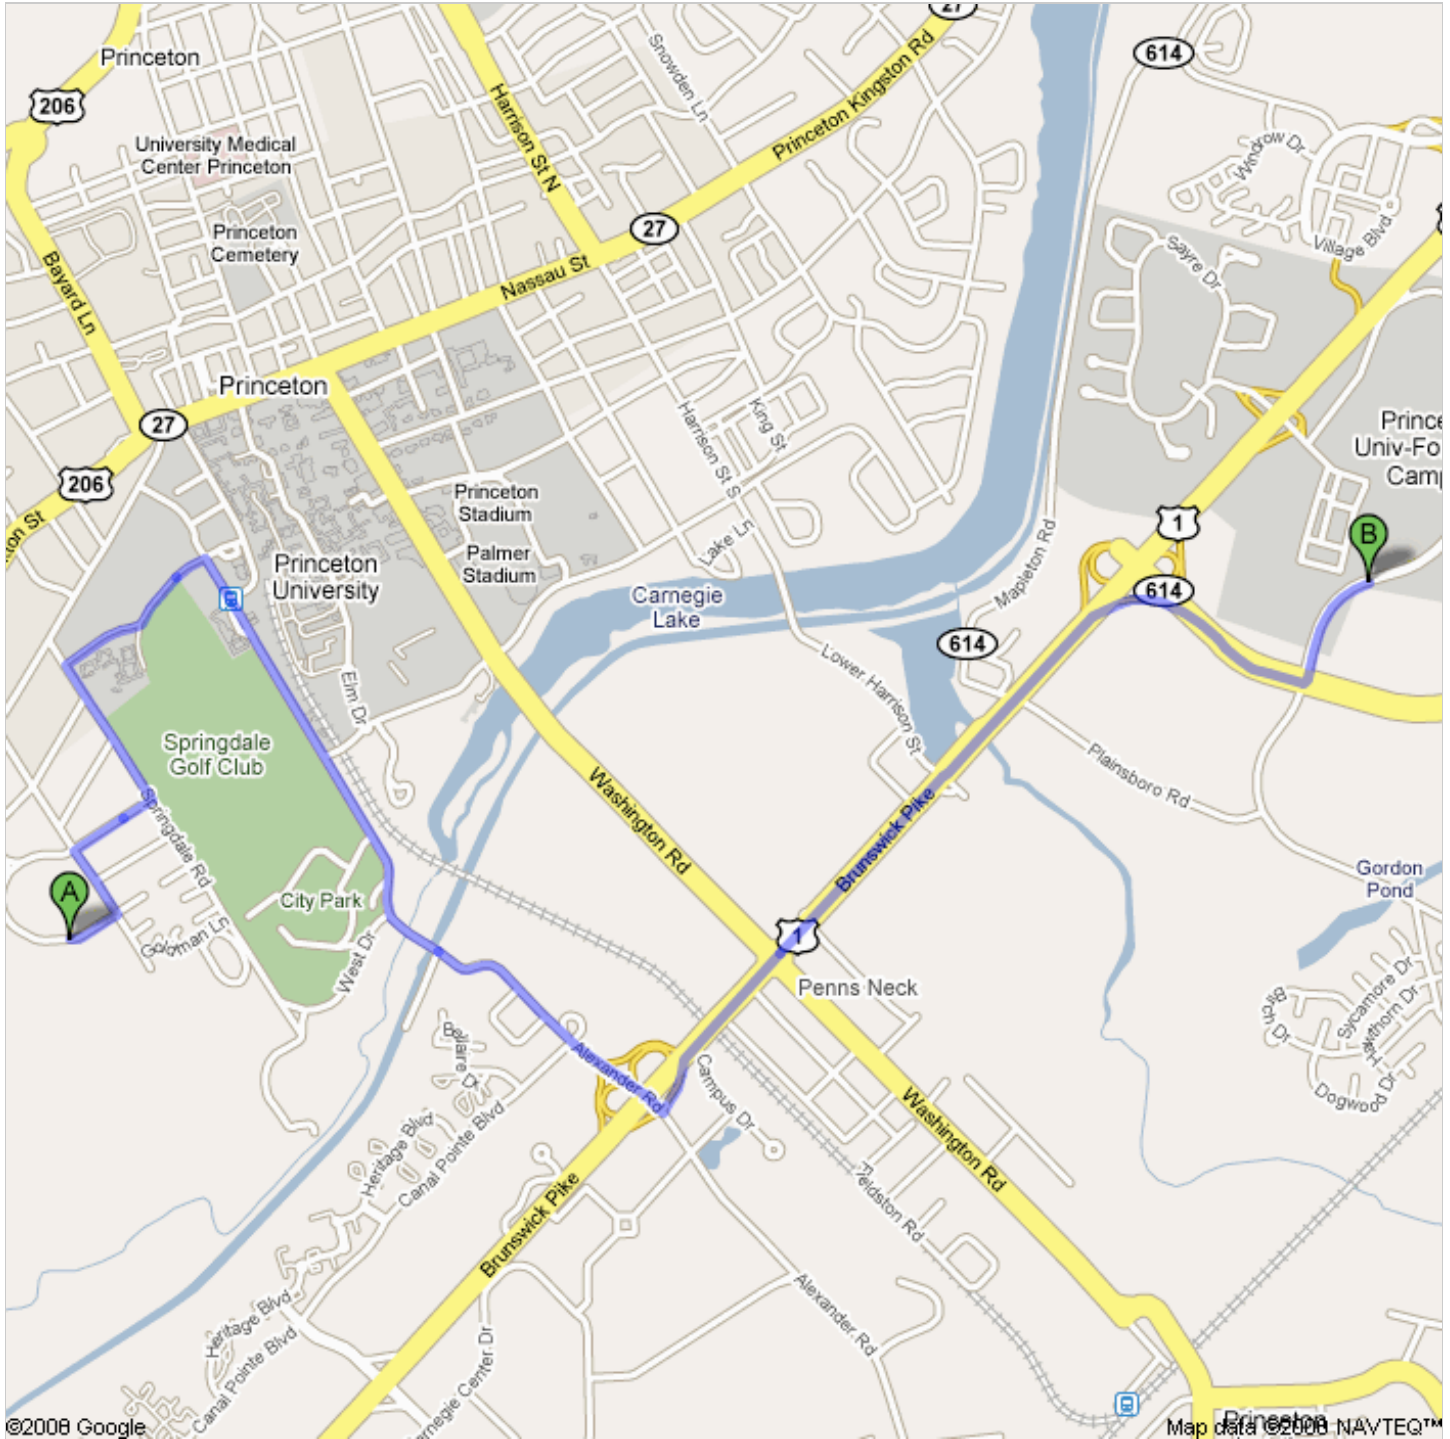

Start **Einstein Dr**
End **Campus Rd**
Travel **5.2 mi - about 16 mins**

Get Google Maps on your phone

Text the word "GMAPS" to 466453

©2008 Google

Map data ©2008 NAVTEQ™

Einstein Dr

Drive: 5.2 mi – about 16 mins

- | | | |
|---|--|------------------|
| | 1. Head east on Einstein Dr toward S Olden Ln | 0.1 mi |
| ← | 2. Turn left at S Olden Ln | 0.2 mi |
| → | 3. Turn right at Ober Rd | 0.2 mi |
| ← | 4. Turn left at Springdale Rd | 0.4 mi
1 min |
| → | 5. Turn right at College Rd | 0.4 mi
2 mins |
| → | 6. Turn right at Alexander St | 1.7 mi
5 mins |
| ← | 7. Turn left onto the US-1 N ramp | 0.1 mi |
| | 8. Merge onto Brunswick Pike/US-1 | 1.3 mi
4 mins |
| | 9. Exit onto CR-614/Scudders Mill Rd | 0.5 mi
1 min |
| ← | 10. Turn left at Campus Rd | 49 ft |
| | 11. Continue on Campus Dr | 348 ft |
| | 12. Continue on Campus Rd | 0.2 mi
1 min |

Campus Rd

These directions are for planning purposes only. You may find that construction projects, traffic, or other events may cause road conditions to differ from the map results.

Map data ©2008 NAVTEQ™

Overview

Start

End

Map data ©2008 NAVTEQ™